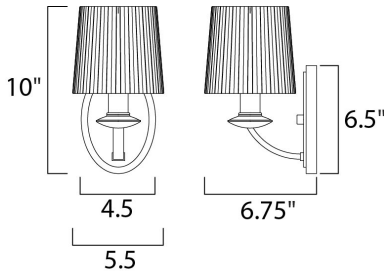

**PRODUCT DESCRIPTION**

The classic Finesse collection features sweeping oval tube arms that transition to sculptured fonts. The pleated glass shade in Dusty White or Frost shed a warm diffused light. The body is finished in Satin Nickel or Oil Rubbed Bronze.

**MEASUREMENTS**

DIMENSION : 5.5" W x 10." H x 6.75" Ext  
 MAX OAH : 4.5" W x 6.5" H  
 HANGING WEIGHT : 3.09 lb

**LAMPING**

INPUT VOLTAGE : 120V  
 LUMENS : 672 Rated (0 Del.)  
 BULB : 1 x 60W (NOT INCLUDED), 60W Total  
 DIMMABLE : Dimmable