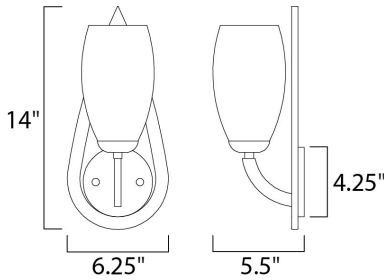

PRODUCT DESCRIPTION

Heavy arms sweep up from the bottom of a large teardrop center column to support the tall Satin White Glass shades of the Elan collection. The choice of elegant finishes includes Textured Ebony or Polished Chrome.

MEASUREMENTS

DIMENSION : 6.25" W x 14." H x 5.5" Ext
 MAX OAH : 4.38" W x 4.38" H
 HANGING WEIGHT : 2.64 lb

LAMPING

INPUT VOLTAGE : 120V
 LUMENS : 1,150 Rated (0 Del.)
 BULB : 1 x 60W (NOT INCLUDED), 60W Total
 DIMMABLE : Dimmable