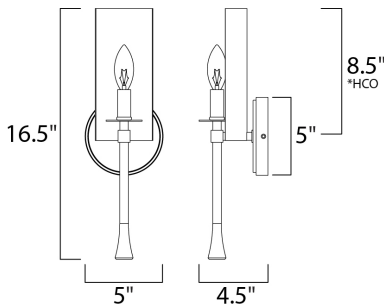

PRODUCT DESCRIPTION

A historical reproduction features candle reflectors finished in Gold which creates a dramatic contrast to the Chestnut Bronze outer body. This classic design works well in most traditional decor yet the simple lines allow it to also fit in a transitional setting.

MEASUREMENTS

DIMENSION : 5." W x 16.5" H x 4.5" Ext
 MAX OAH : 5." W x 5." H
 HANGING WEIGHT : 3.74 lb

LAMPING

INPUT VOLTAGE : 120V
 LUMENS : (0 Del.)
 BULB : 1 x 60W (NOT INCLUDED), 60W Total
 DIMMABLE : Dimmable

*height from center of outlet to the top of the fixture

FINISHES OPTION

Chestnut Bronze / Gold
 CHBGLD

MATERIAL

Steel

RATINGS

cETLusDamp Location
 Dimmable

ADDITIONAL