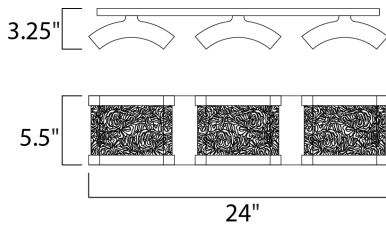

PRODUCT DESCRIPTION

The curl of heavy Piastra glass is framed by Polished Chrome supports, Available in multiple configurations, this vanity is sure to make a statement in any environment, be it bath or corridor.

MEASUREMENTS

DIMENSION : 24." W x 5.5" H x 3.25" Ext
 BACK PLATE :
 HANGING WEIGHT : 15. lb

LAMPING

INPUT VOLTAGE : 120V
 LUMENS : 2,040 Rated (0 Del.)
 BULB : 6 x 5W (INTEGRATED), 30W Total
 DIMMABLE : Dimmable
 CRI : 90+ CRI
 COLOR_TEMP : 3000K