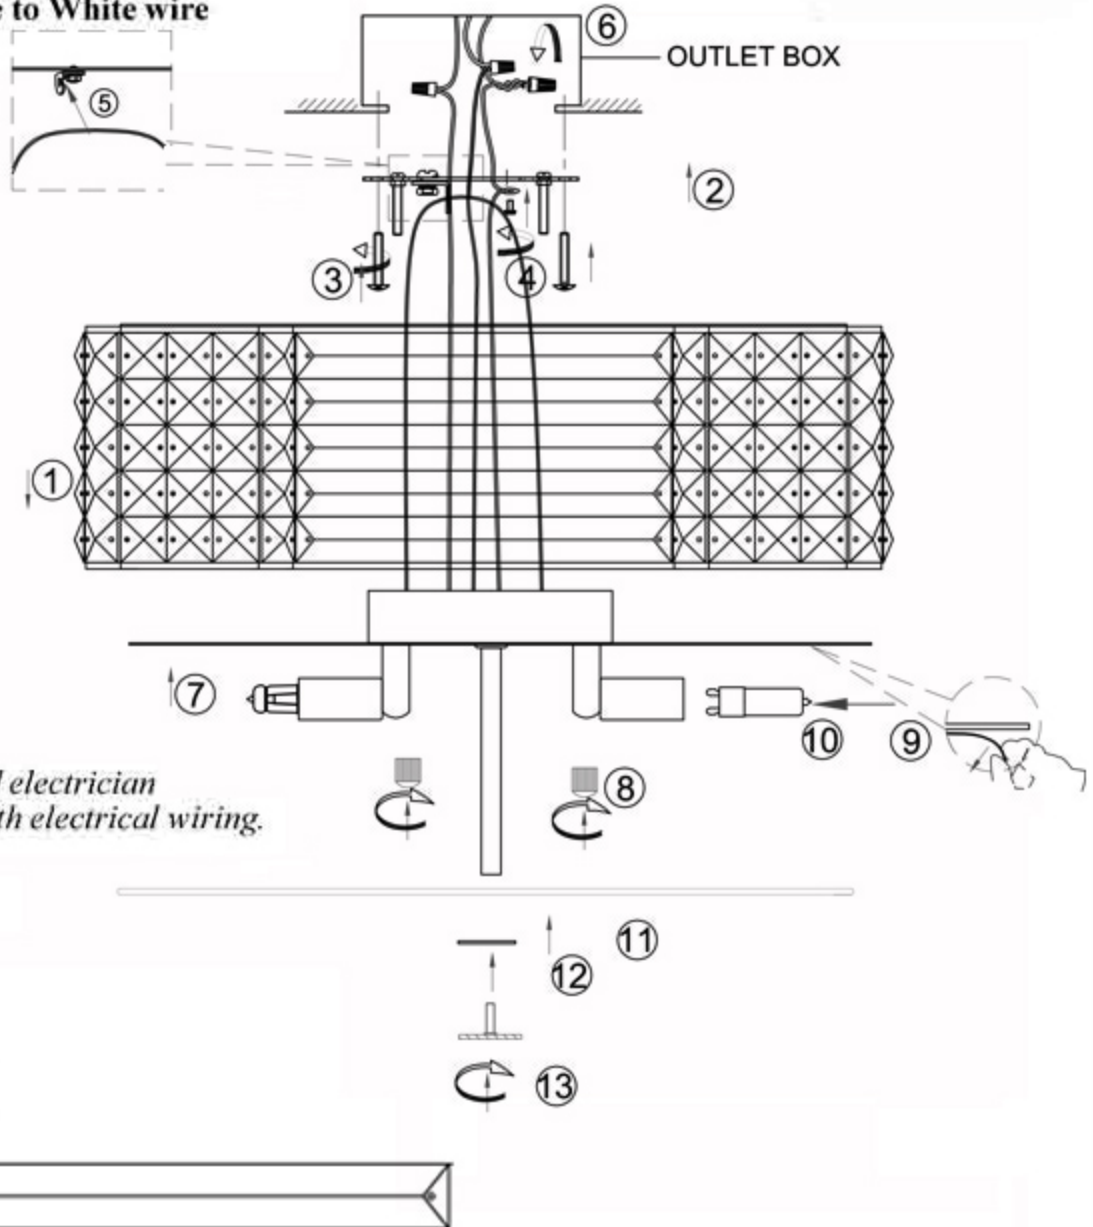

Electrical Wiring

With wire connectors, connect powercords from outlet box to fixture.

- Smooth/ Black wire to Black wire
- Ribbed/ White wire to White wire
- Green to Ground

Please consult a qualified electrician if you are not familiar with electrical wiring.

Code	MAXIM#	Size	Q'ty
A	ACL39781WT	L22.29"*W22.29"*T0.16"	1
B	CRY39780BC-A	L0.87"*W0.87"*H0.44"	300
C	CRY39781BC	L9.85"*W0.87"*H0.4"	20

Lamp Type: "Xenon" G9 4x MAX 40W 120V ~ 60HZ

The lamp is for indoor use only