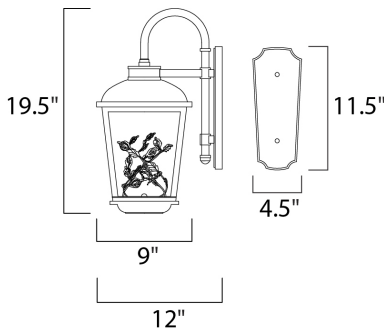

PRODUCT DESCRIPTION

A sculpture of metal and Clear crystal leaves come to life while illuminated from above with a powerful LED light source. The cast aluminum frame painted in our popular Adobe finish compliments the theme and the polished back plate gives the sculpture a unique dimension.

MEASUREMENTS

DIMENSION : 9." W x 19.5" H x 12." Ext
 BACK PLATE : 4.5" W x 11.5" H x 5." HCO
 HANGING WEIGHT : 11. lb

LAMPING

INPUT VOLTAGE : 120V
 LUMENS : 680 Rated (0 Del.)
 BULB : 1 x 8.5W (INTEGRATED), 8W Total
 CRI : 90+ CRI
 COLOR_TEMP : 3000K