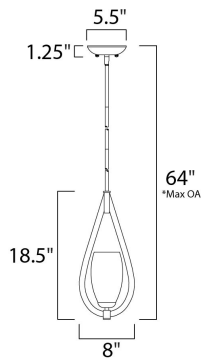

FINISHES OPTION

Texture Ebony TE

GLASS

Satin White SW

RATINGS

Dry Location
Dimmable

ADDITIONAL

INSTALL UP/DOWN:
SLOPE: 120
RATED LIFE 2500 Hours
OPERATING TEMPERATURE:
-20°C (-4°F), 40°C (104°F)

*max overall height

MEASUREMENTS

DIMENSION : 8." W x 18.5" H
MAX OAH : 64." OAH
HANGING WEIGHT : 2.42 lb

LAMPING

INPUT VOLTAGE : 120V
LUMENS : 1,150 Rated (0 Del.)
BULB : 1 x 60W (NOT INCLUDED), 60W Total
DIMMABLE : Dimmable
COLOR_TEMP : 2700K