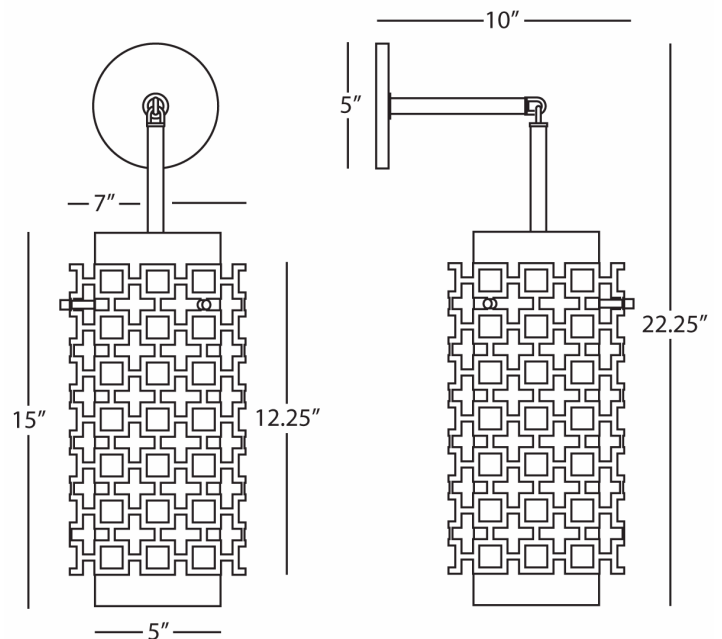

JONATHAN ADLER

PARKER

667

Pendant Sconce

1 - 60W Max.

Bulb Type: A

Direct Wire Only

Antique Brass over Metal

Frosted White Cased Glass Shade

Perforated Metal Outer Shade

FINISH OPTIONS:

S667 - Polished Nickel

**\*\* Available for Quick SHIP \*\***