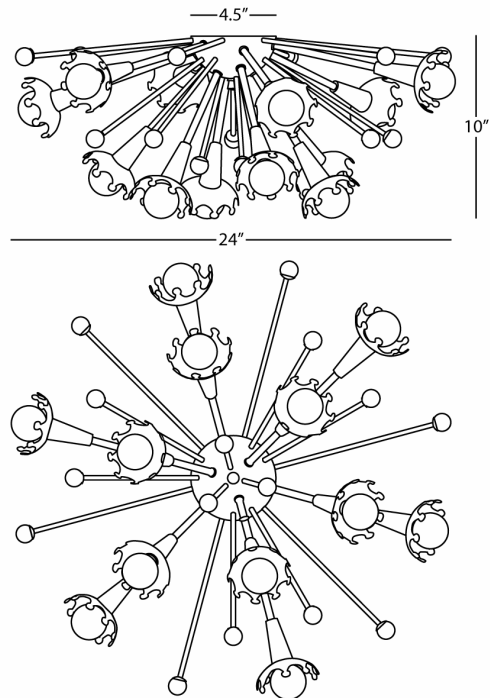

JONATHAN ADLER

SPUTNIK

711

Flush Mount/ Sconce

12 - 40W Max.

Bulb Type: G16.5 Candelabra

Direct Wire Only

Antique Brass Finish w/

Crystal Accents

FINISH OPTION:

S711 - Polished Nickel

**\*\* Available for Quick SHIP \*\***