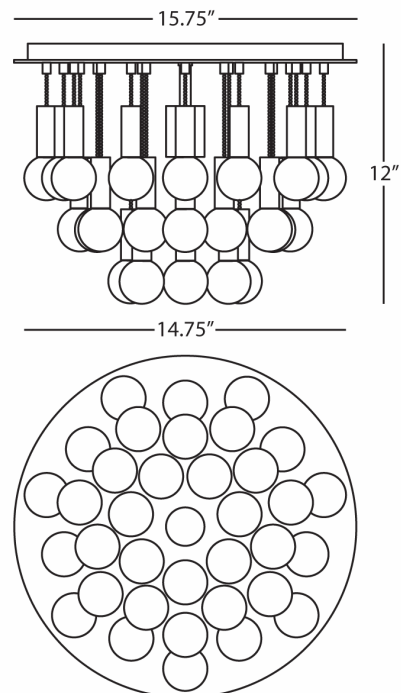

** Available for Quick SHIP **