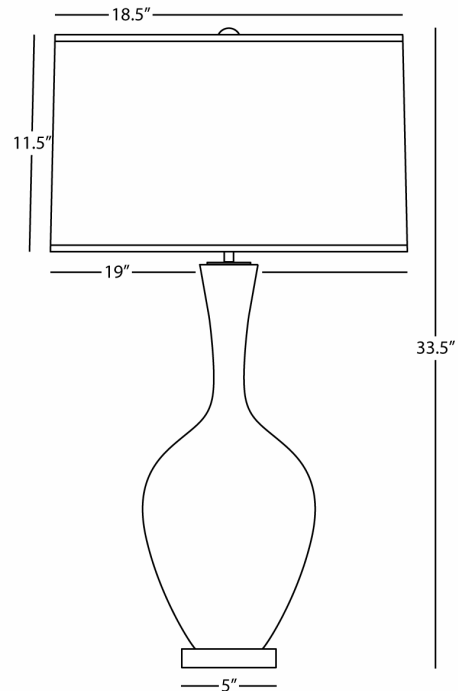

AUDREY

AP980

Table Lamp

1 - 150W Max.

Bulb Type: A

Switch: Hi-Lo Dimming

Apple Glazed Ceramic

Lucite Base

Fondine Fabric Shade

See Audrey/ Delilah Table for Color Options

** Available for Quick SHIP **