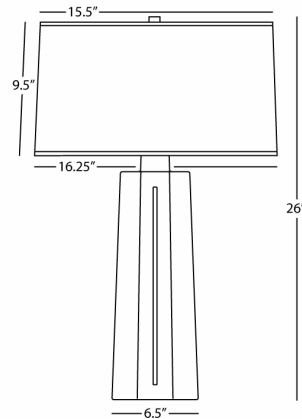

MASON

EG960

Table Lamp

1-150W Max.

Bulb Type: A

Switch: 3-Way

Emerald Green Glazed Ceramic

Polished Nickel Accents

Oyster Linen Shade

See Delta/ Mason Table for Color Options

** Available for Quick SHIP **