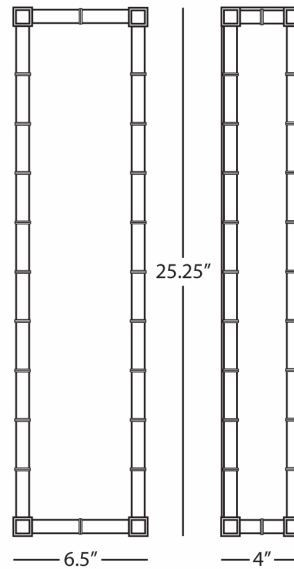

JONATHAN ADLER

MEURICE

Z761

Medium Wall Sconce

3-60W Max.

Bulb Type: B11 Torpedo

Direct Wire Only

Deep Patina Bronze Finish Over Metal

Frosted White Glass Shade

FINISH OPTION:

S761 - Polished Nickel

** Available for Quick SHIP **